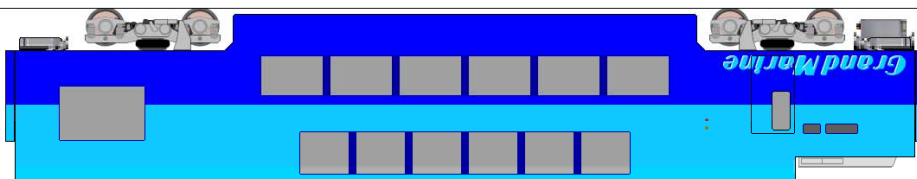

Series EC320 JRT SAIKOKU

GrandMarine II

平床
2階