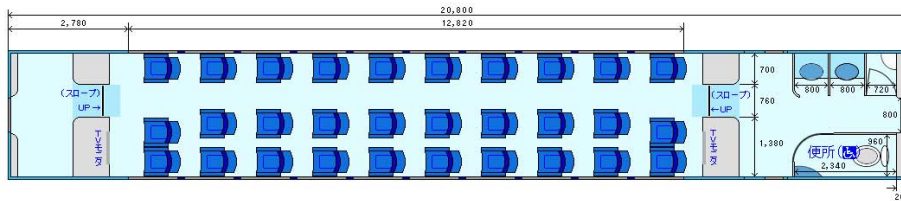

Series EC320 JRT SAIKOKU

GrandMarine II

平床
2階