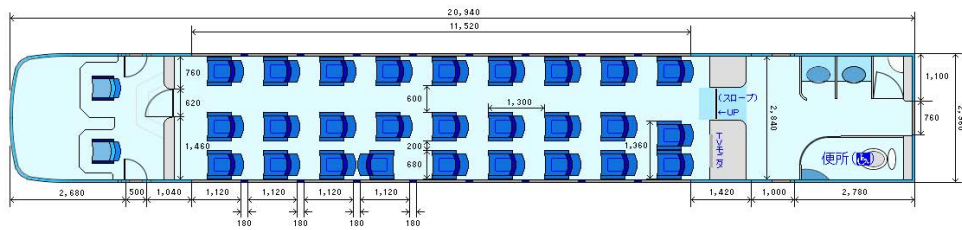

Series EC320 JRT SAIKOKU

GrandMarine II

平床
2階